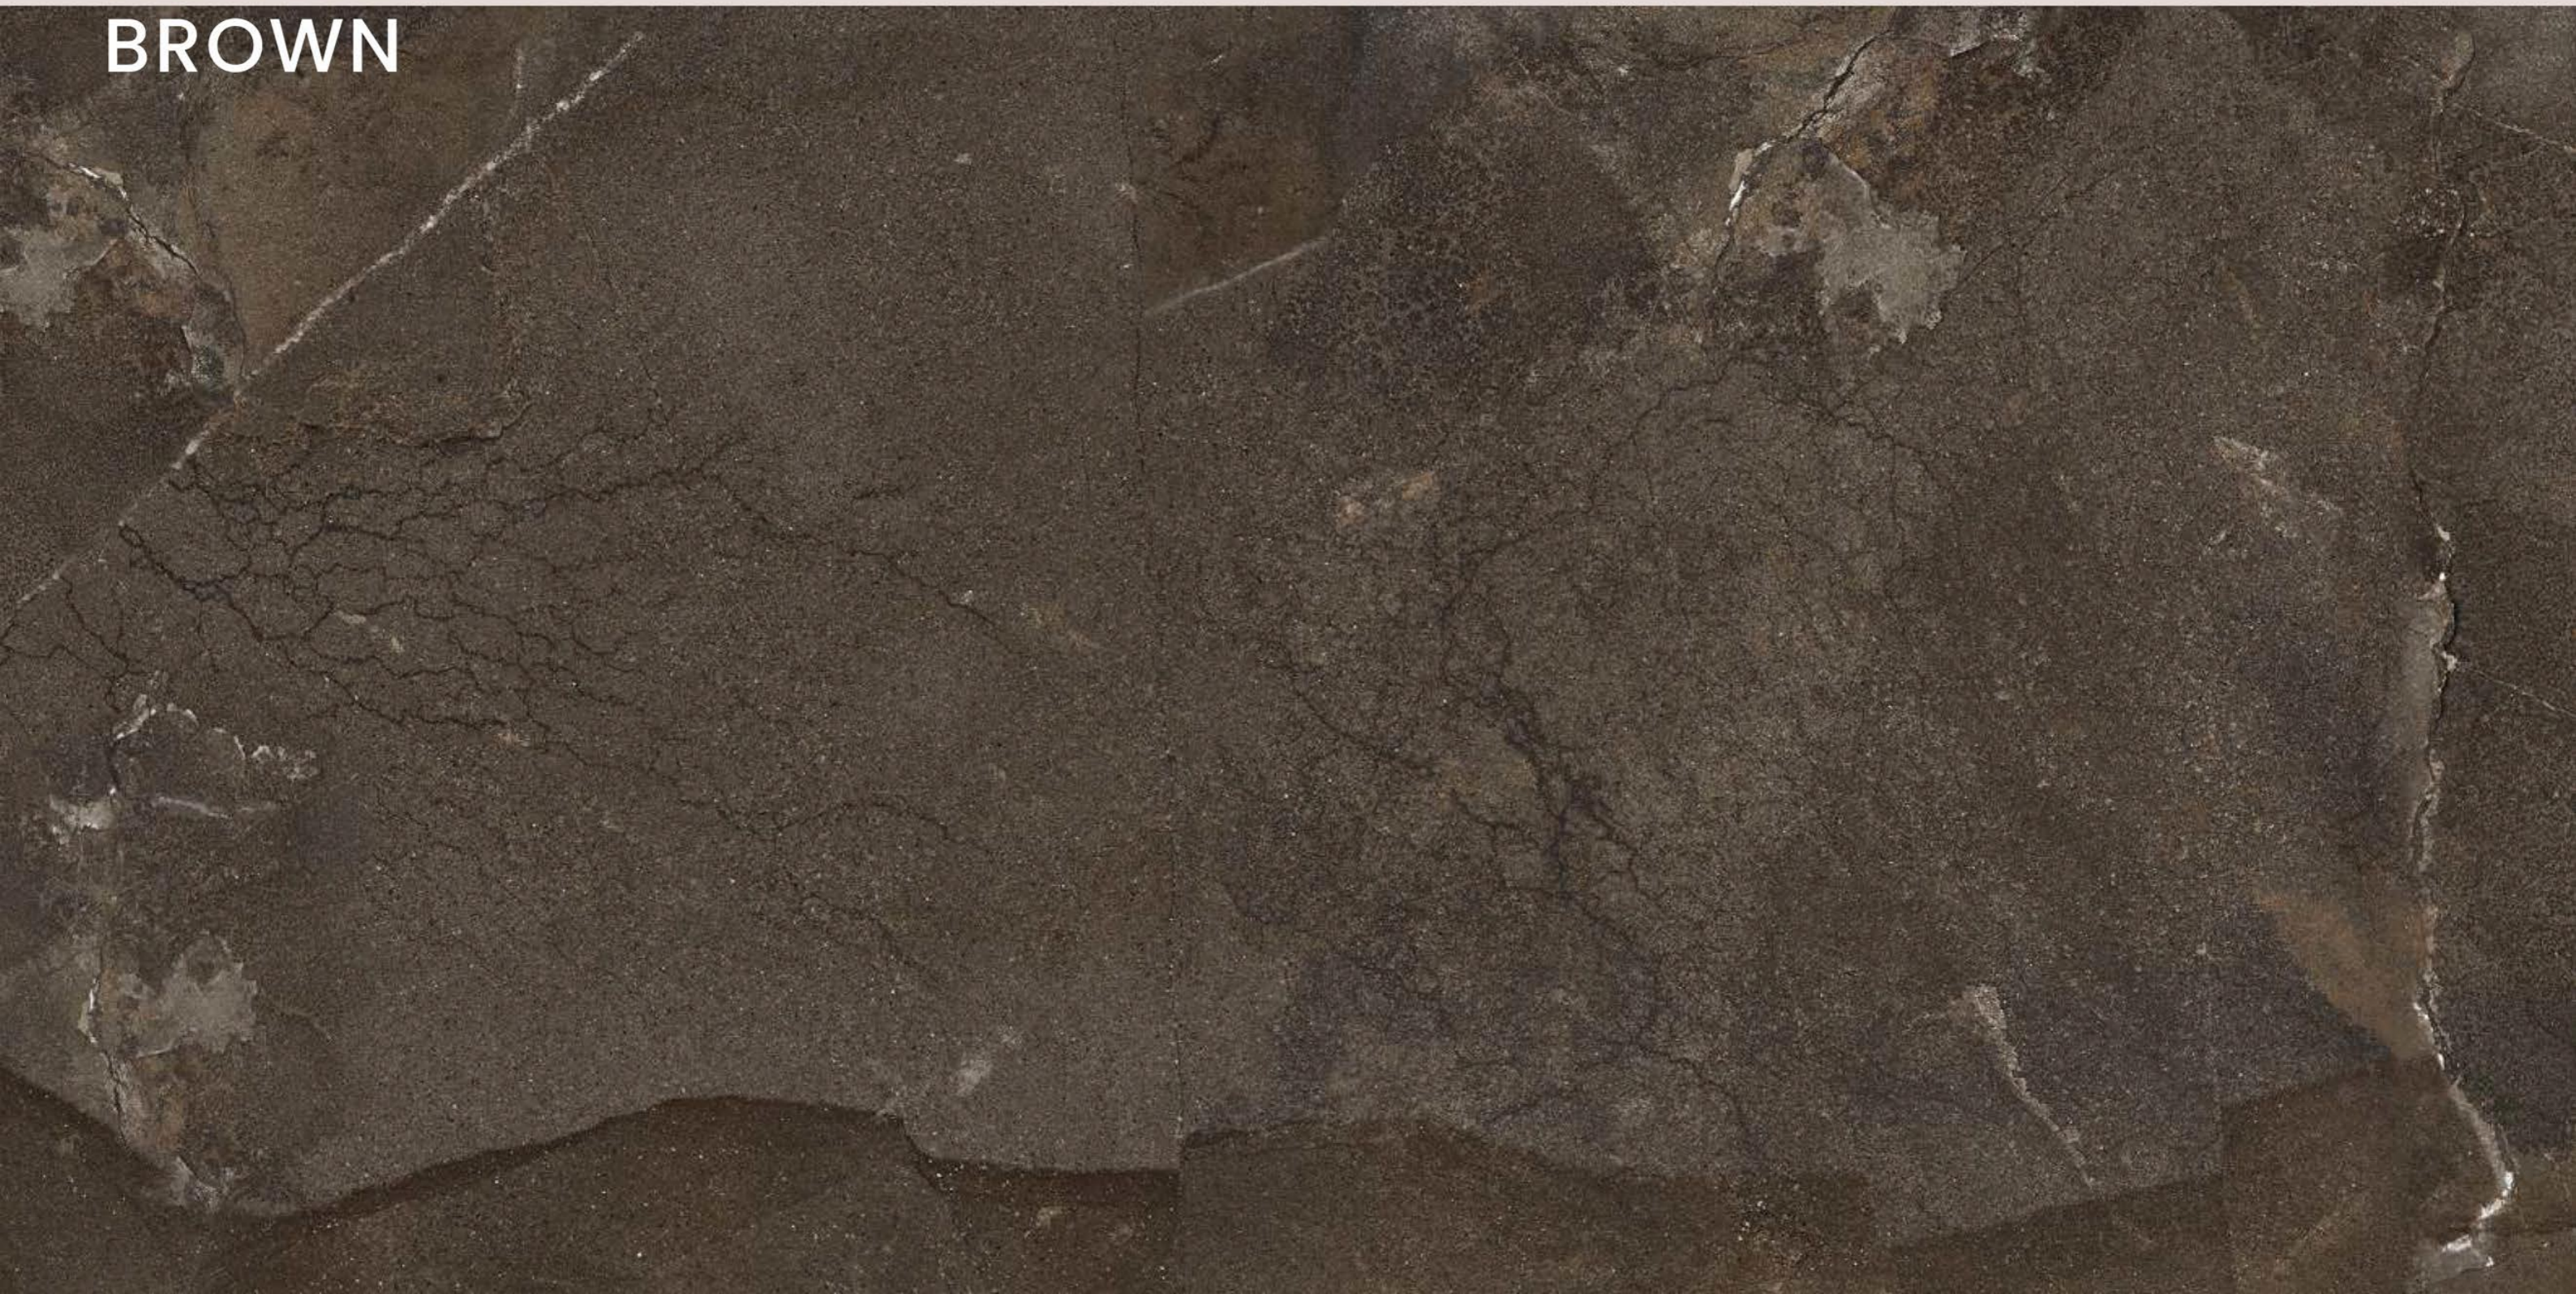

NORWEY BROWN

SIZE
600x
1200MM

Series
MATT

Random
03

NORWEY
NERO

NORWEY NERO

SIZE
600x
1200MM

Series
MATT